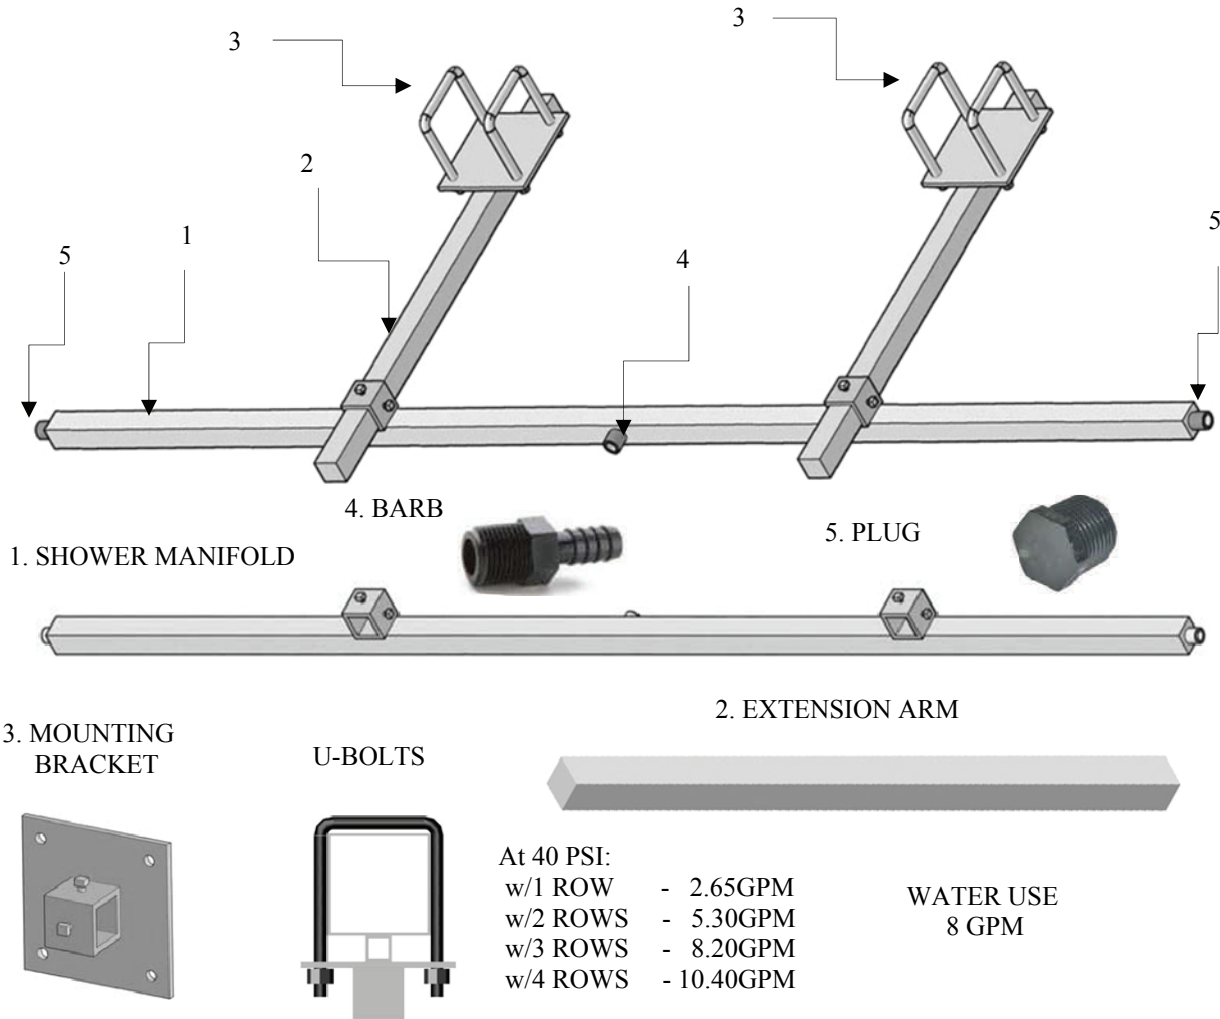

SHOWER TOP MANIFOLD, Model AA5D

ITEM	Description	PART NUMBER	QTY.
1	SHOWER TOP MANIFOLD, 90" LG	AA5DA	1
2	EXTENSION ARM 30" LG	AA5DC-30	1
3	MOUNTING BRACKET	AA5DB	2
3a	U-BOLTS 3/8" SIZE -w/Hex Nuts and Flat Washers 3/8" -For Mounting Brackets	UB-SQ0375x1400 HN3816 FW38	4 8 8
4	BARB for SHOWER TOP MANIFOLD	BRBPP050X050	1
5	PLUG for SHOWER TOP MANIFOLD	PLUGP050	2