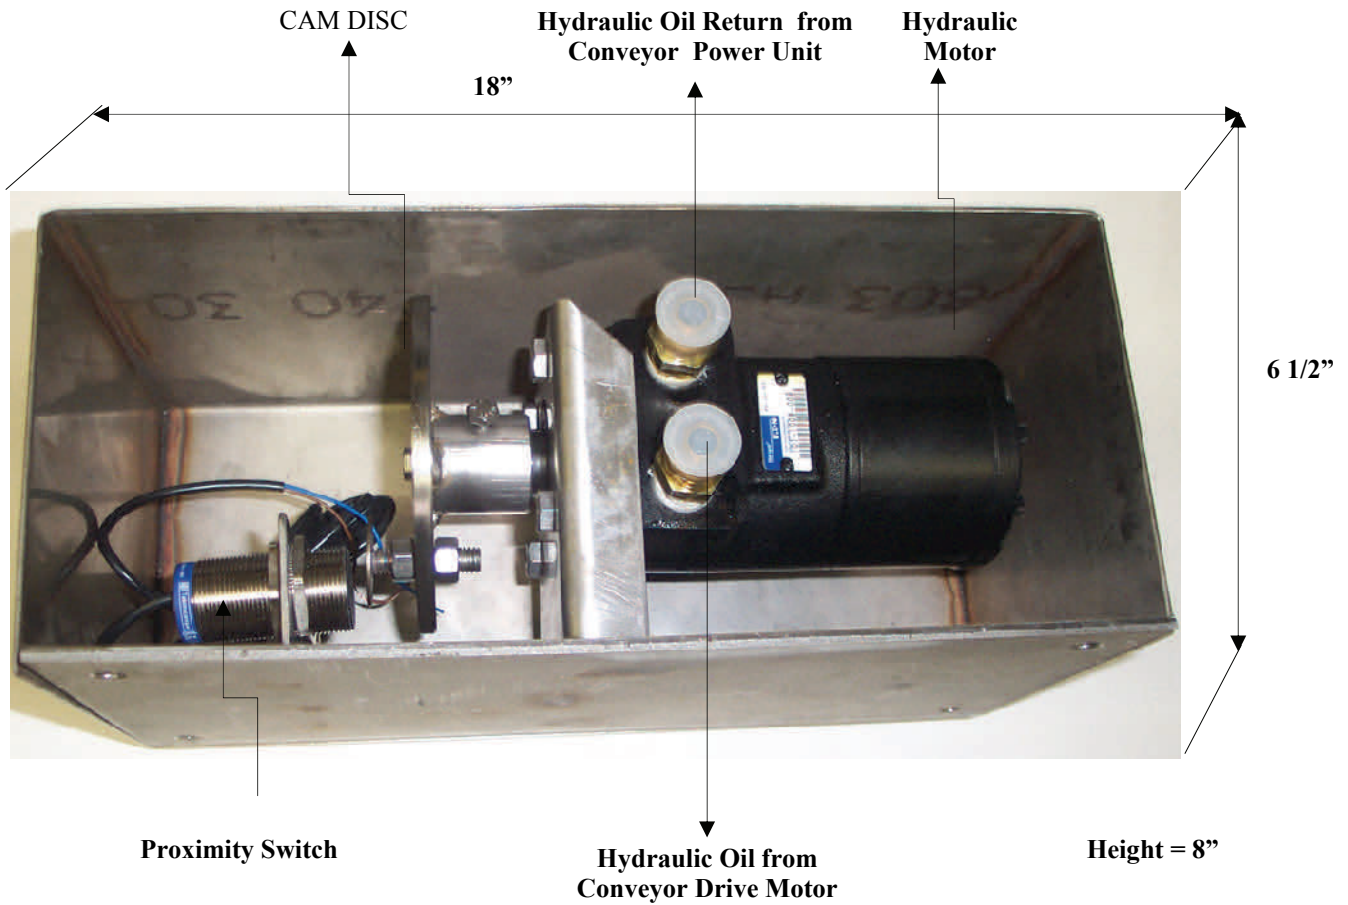

REMOTE PULSE KIT, Model CPU2R

ITEM	Description	PART No.	QTY.
1.	Proximity Switch	CN1SW	1
2.	Hydraulic Motor 23.57 [cu .in./rev.]	CPU2RM	1
3.	Cam Disc	SB2ABDA	1
4.	Proximity Target	CN1BD	1