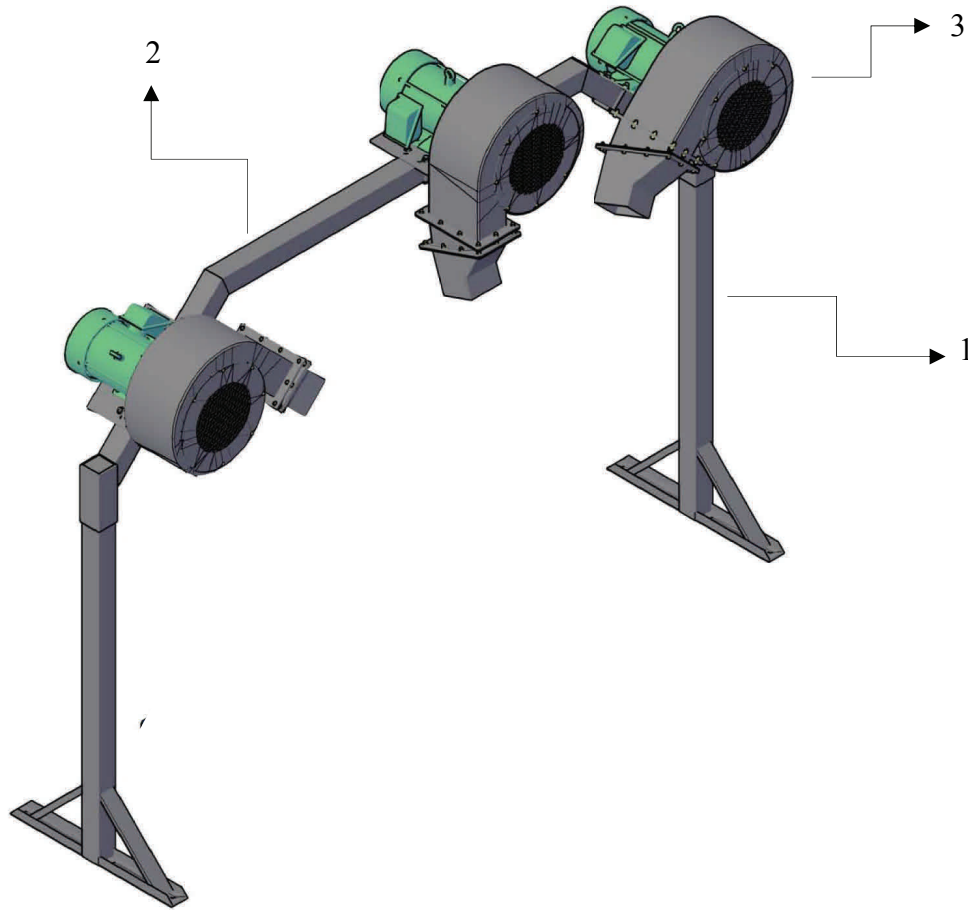

PENTA ARCH w/BLOWER SET, MODEL: BL1A-C

The AVW Stainless Steel **Penta Arch** Blower /Air Dryer comes with 10 and/or 15HP motor producers.

Stainless Steel
Touchfree
10 or 15 HP Motor Producers available
Optional Configuration
Blower framework and arches are height adjustable
Polymer Housing available

PENTA ARCH w/BLOWER SET, MODEL: BL1A-C

<i>Item#</i>	<i>PART NAME</i>	<i>A.V.W. PART No.</i>	<i>Qty.</i>
1	LEG	BL1A	2
2	PENTA ARCH	BL1C	1
2a	PENTA ARCH 15FT (OPTIONAL)	BL1C-15	1
3	BLOWER PRODUCER 10 HP - Plastic Housing 15 HP - Plastic Housing 10 HP Stainless Steel Housing 15 HP Stainless Steel Housing	BL1007D-10 BL1007D-15 BL1207D-10 BL1207D-15	n