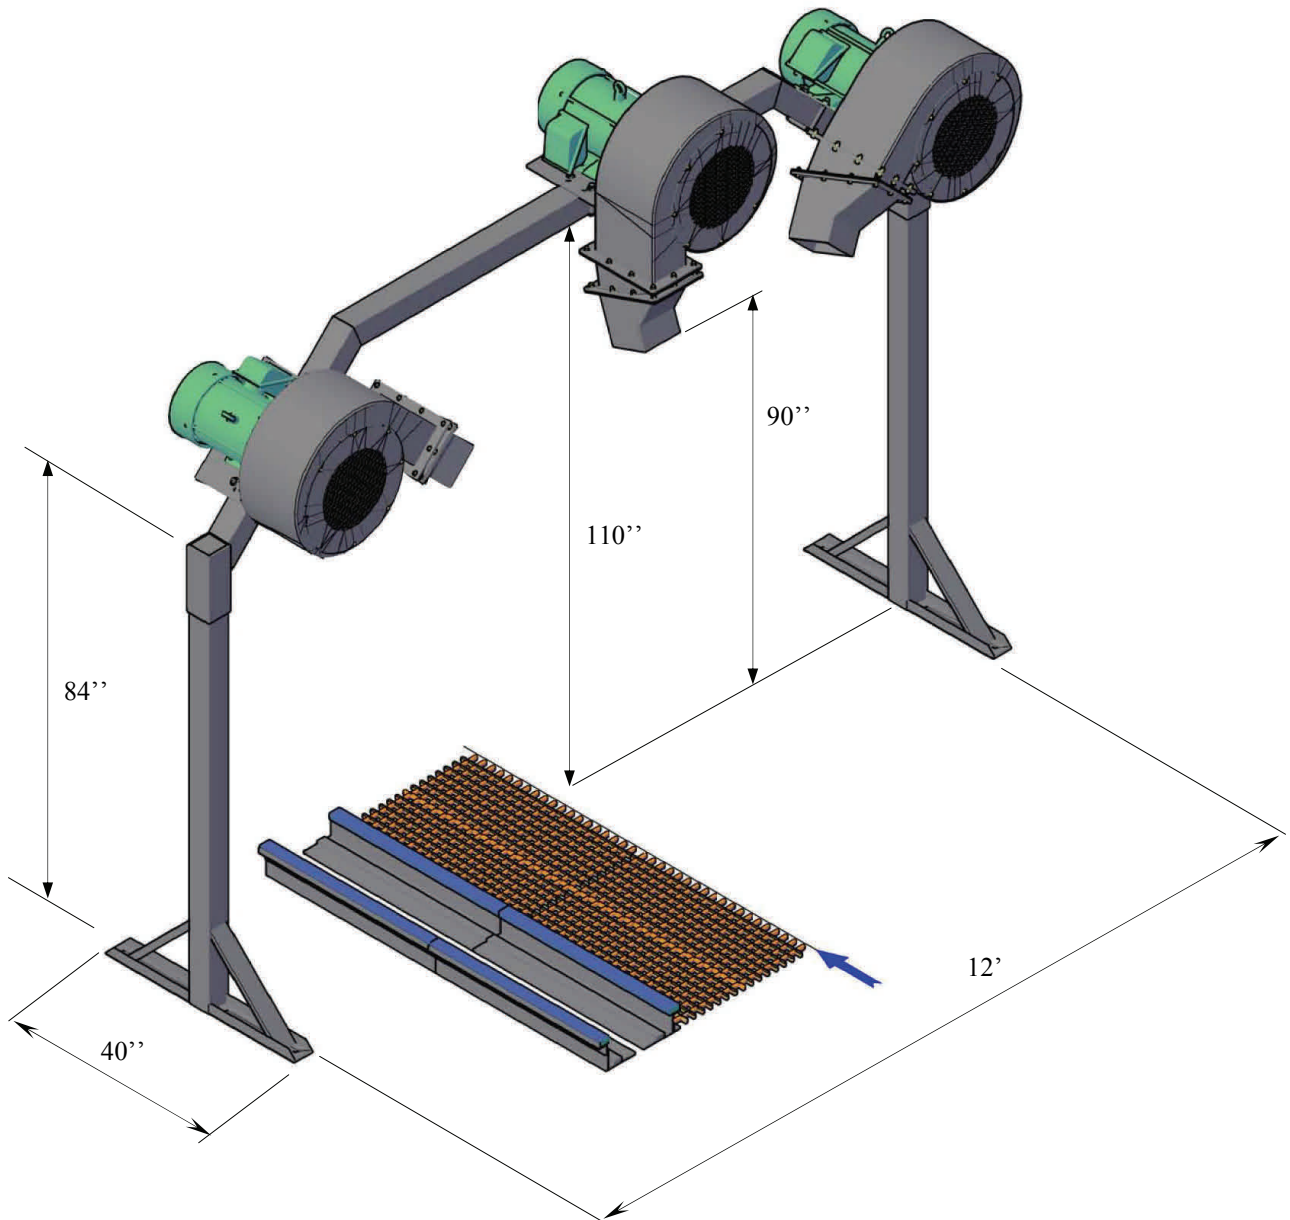

PENTA ARCH w/BLOWER SET, MODEL: BL1A-C

The AVW Stainless Steel **Penta Arch** Blower /Air Dryer comes with 10 and/or 15HP motor producers.

Stainless Steel
Touchfree
10 or 15 HP Motor Producers available
Optional Configuration
Blower framework and arches are height adjustable
Polymer Housing available

PENTA ARCH w/BLOWER SET, MODEL: BL1A-C

<i>Item#</i>	<i>PART NAME</i>	<i>A.V.W. PART No.</i>	<i>Qty.</i>
1	LEG	BL1A	2
2	PENTA ARCH	BL1C	1
2a	PENTA ARCH 15FT (OPTIONAL)	BL1C-15	1
3	BLOWER PRODUCER 10 HP - Plastic Housing 15 HP - Plastic Housing 10 HP Stainless Steel Housing 15 HP Stainless Steel Housing	BL1007D-10 BL1007D-15 BL1207D-10 BL1207D-15	n