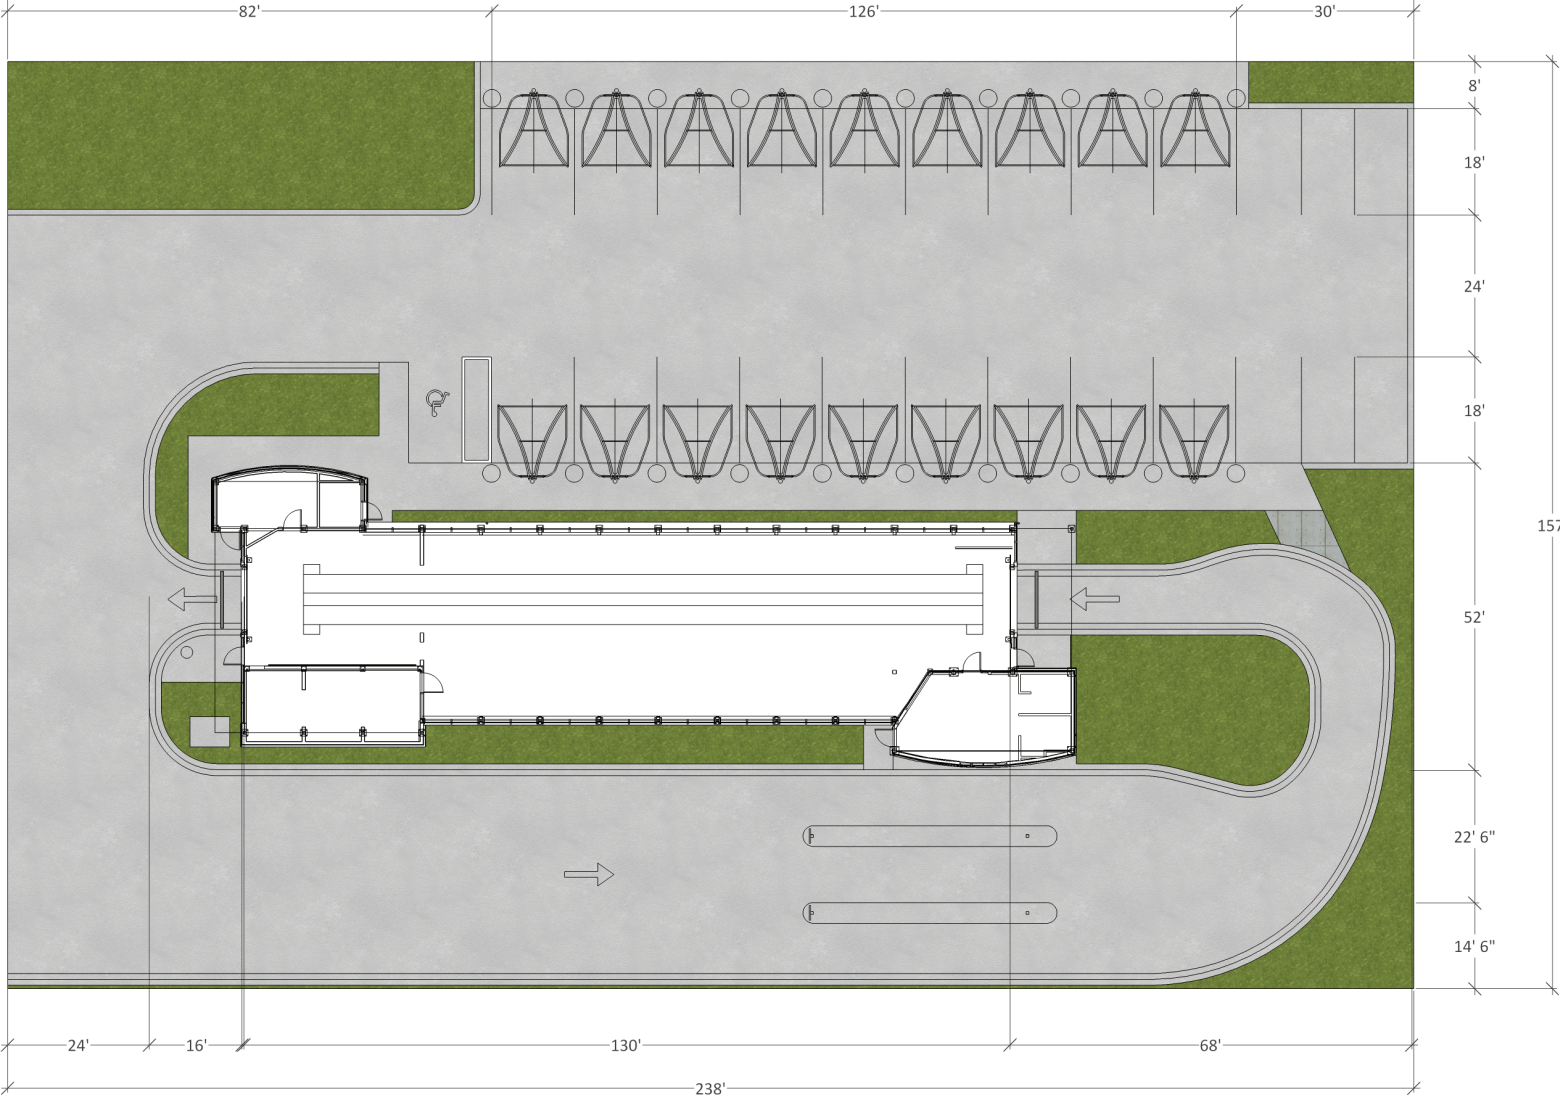

# SITE PLAN

130' Express Model

Plan View

2 Pay Lanes .09 Acres & 33,915 Square Feet | 3 Pay Lanes .86 Acres & 37,366 Square Feet

# SITE PLAN

130' Gas / C-Store Model

Plan View

1.34 Acres & 60,320 Square Feet

# SITE PLAN

130' Flex Model

Plan View

.62 Acres & 27,156 Square Feet

# ISOMETRIC

50' World Model

Plan View

.02 Acres & 9,375 Square Feet