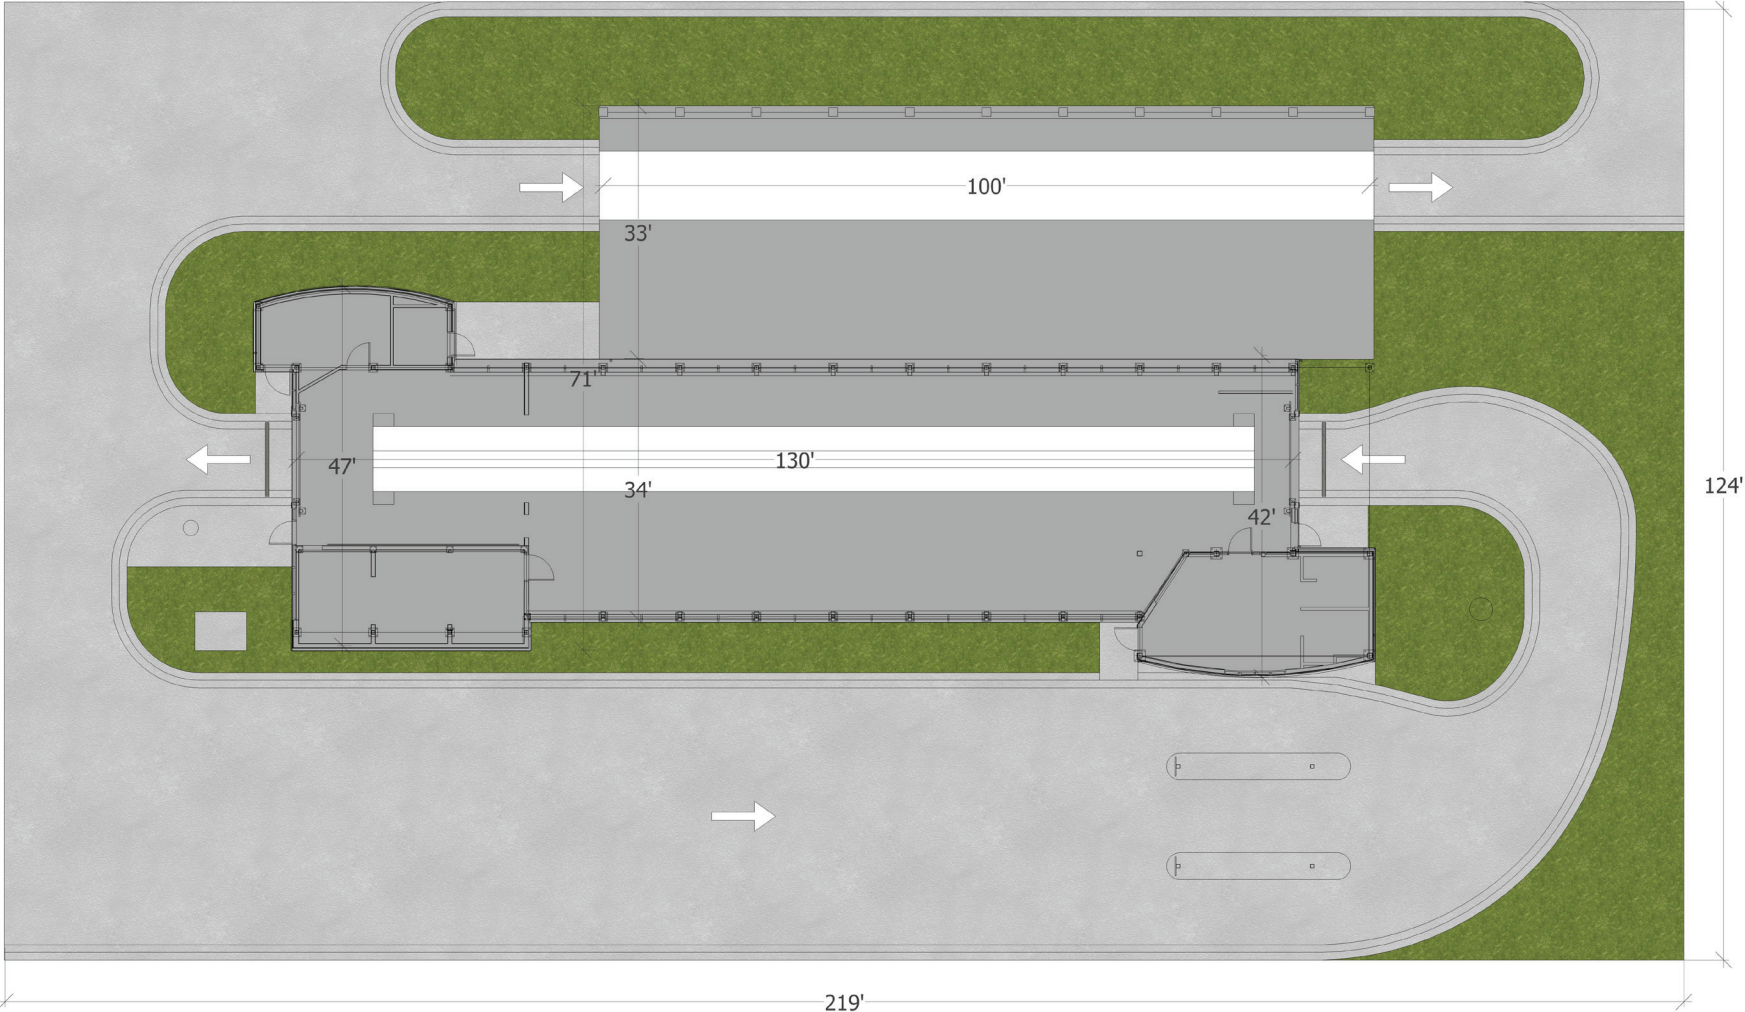

# SITE PLAN

130' Express Model

Plan View

2 Pay Lanes .09 Acres & 33,915 Square Feet | 3 Pay Lanes .86 Acres & 37,366 Square Feet

# SITE PLAN

130' Gas / C-Store Model

Plan View

1.34 Acres & 60,320 Square Feet

# SITE PLAN

130' Flex Model

Plan View

.62 Acres & 27,156 Square Feet

# ISOMETRIC

50' World Model

Plan View

.02 Acres & 9,375 Square Feet