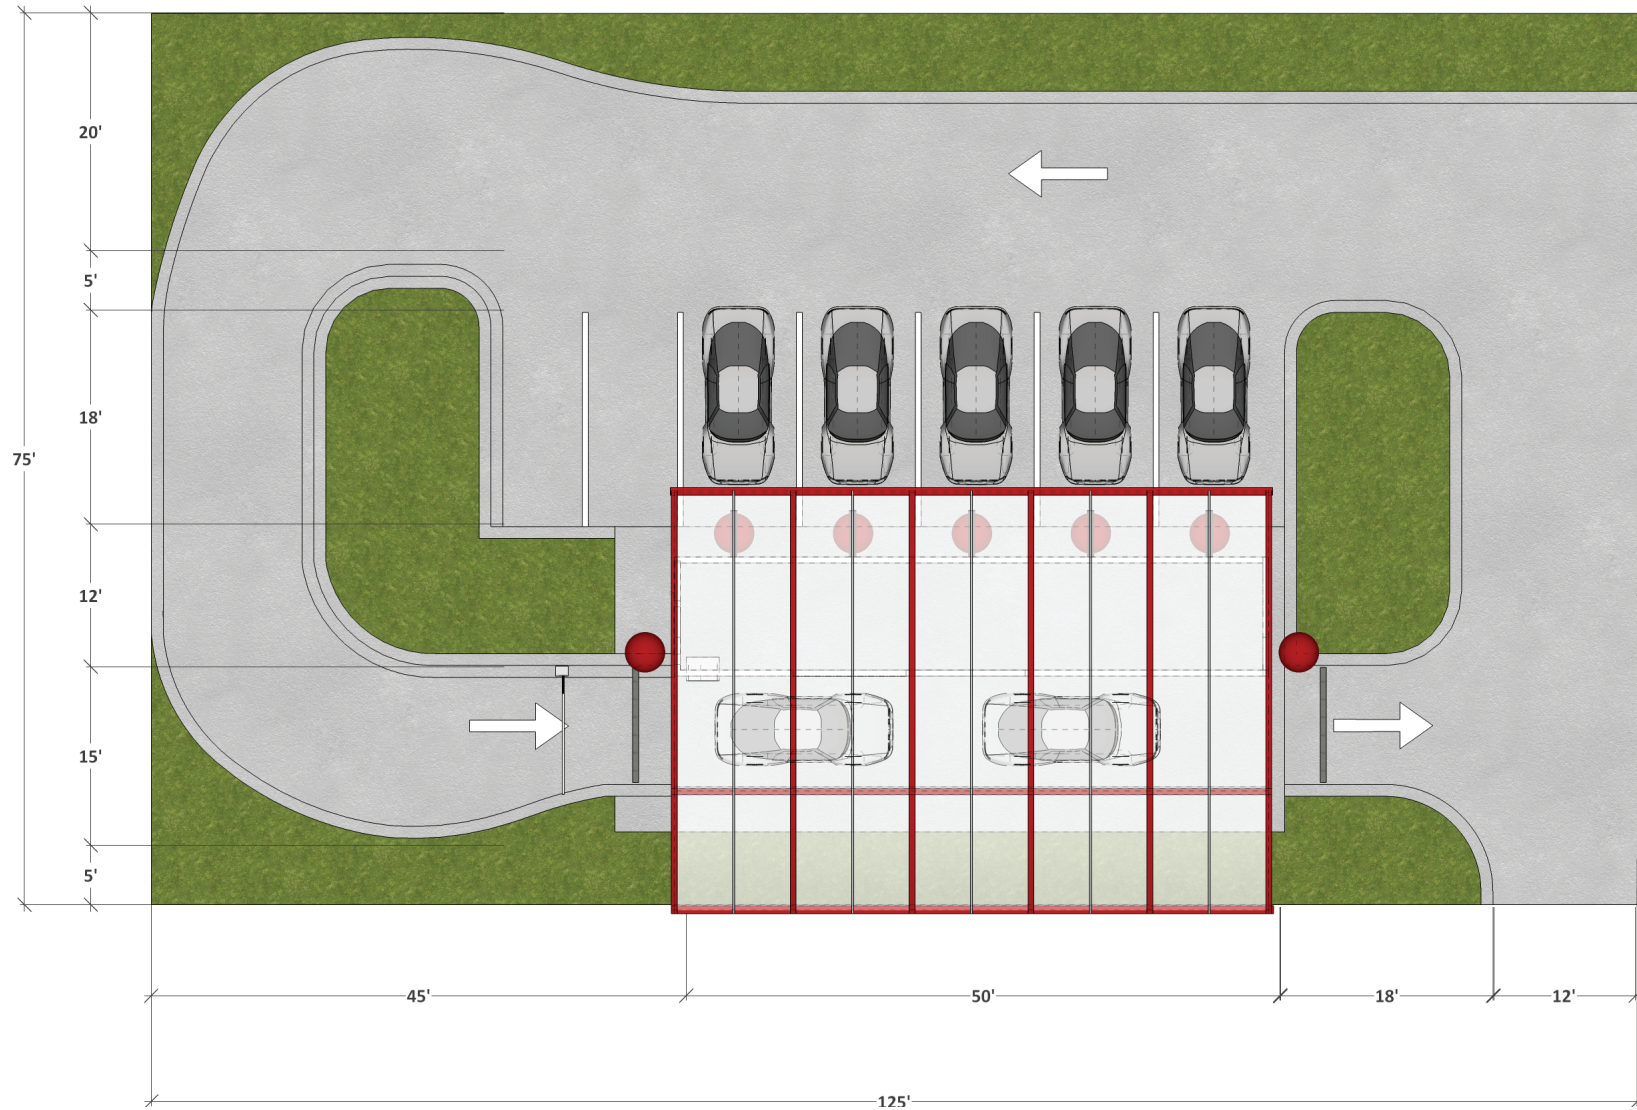

# SITE PLAN

130' Gas / C-Store Model

Plan View

1.34 Acres & 60,320 Square Feet

# SITE PLAN

130' Flex Model

Plan View

.62 Acres & 27,156 Square Feet

# SITE PLAN

100' Mini Model

Plan View

2 Pay Lanes | 8 Vacuums .43 Acres & 18,645 Square Feet | 3 Pay Lanes | 8 Vacuums .47 Acres & 20,790 Square Feet

# ISOMETRIC

50' World Model

Plan View

.02 Acres & 9,375 Square Feet