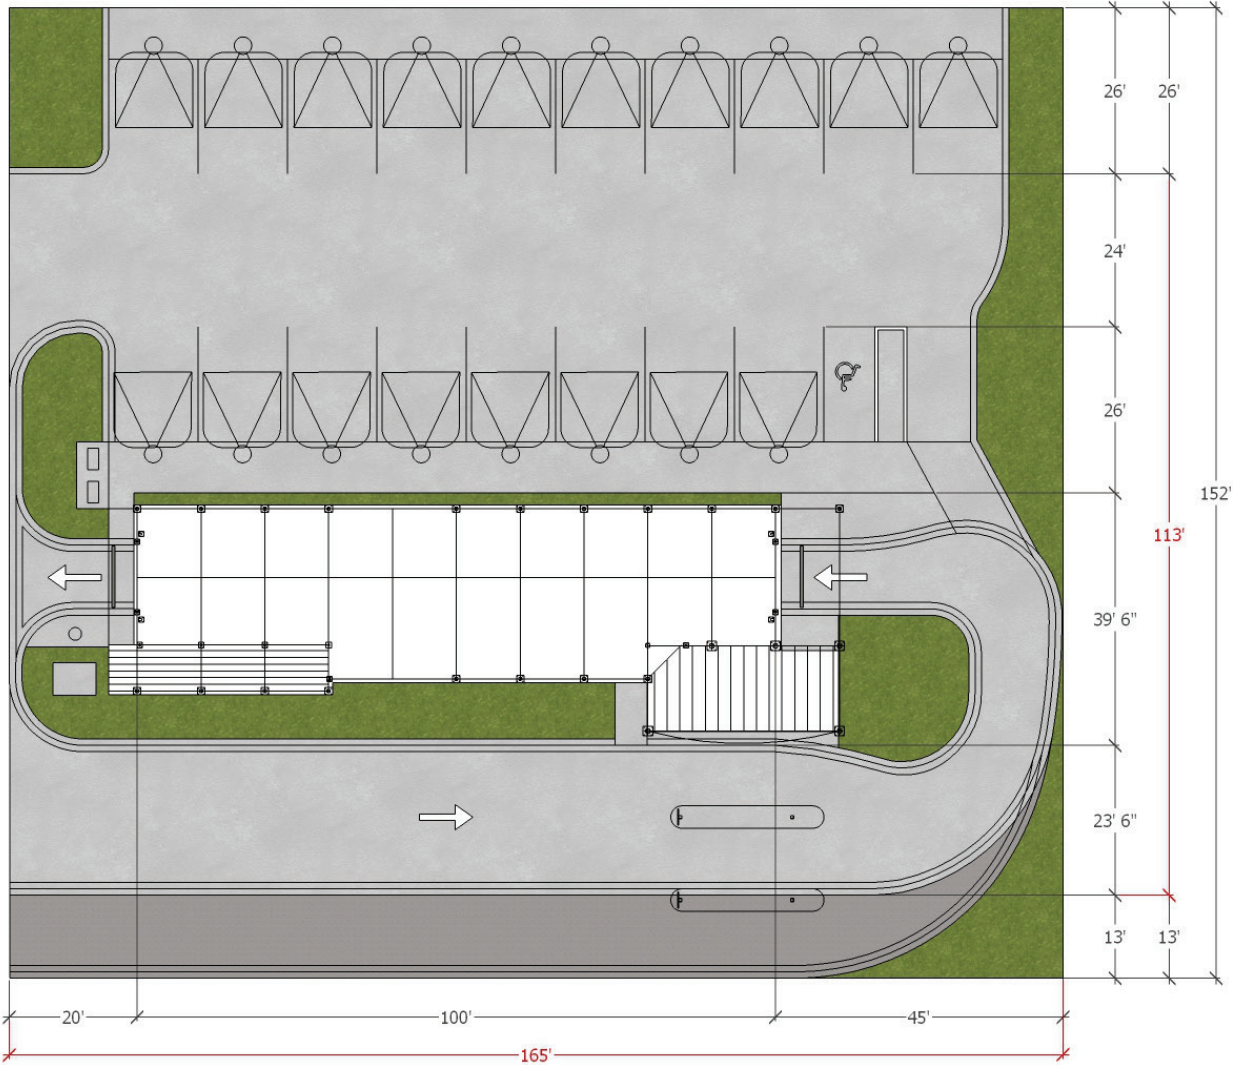

# SITE PLAN

130' Gas / C-Store Model

Plan View

1.34 Acres & 60,320 Square Feet

# SITE PLAN

130' Flex Model

Plan View

.62 Acres & 27,156 Square Feet

# SITE PLAN

100' Mini Model

Plan View

2 Pay Lanes | 8 Vacuums .43 Acres & 18,645 Square Feet | 3 Pay Lanes | 8 Vacuums .47 Acres & 20,790 Square Feet

# ISOMETRIC

50' World Model

Plan View

.02 Acres & 9,375 Square Feet