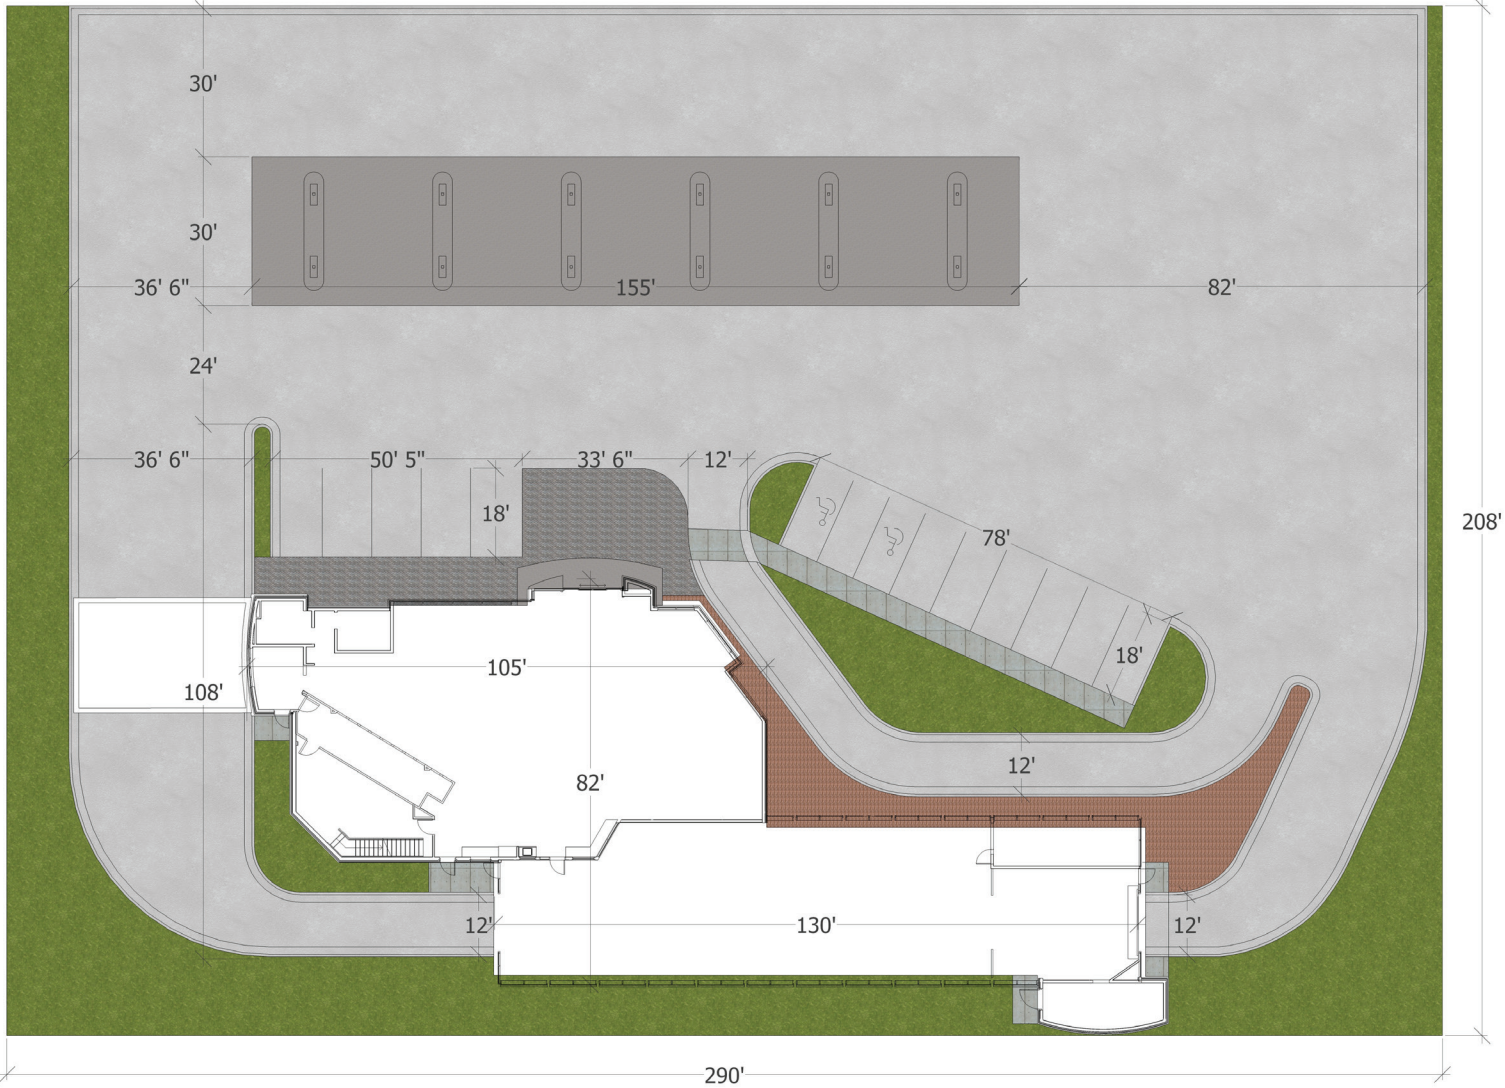

# SITE PLAN

130' Express Model

Plan View

2 Pay Lanes .09 Acres & 33,915 Square Feet | 3 Pay Lanes .86 Acres & 37,366 Square Feet

# SITE PLAN

130' Gas / C-Store Model

Plan View

1.34 Acres & 60,320 Square Feet

# SITE PLAN

130' Flex Model

Plan View

.62 Acres & 27,156 Square Feet

# ISOMETRIC

50' World Model

Plan View

.02 Acres & 9,375 Square Feet