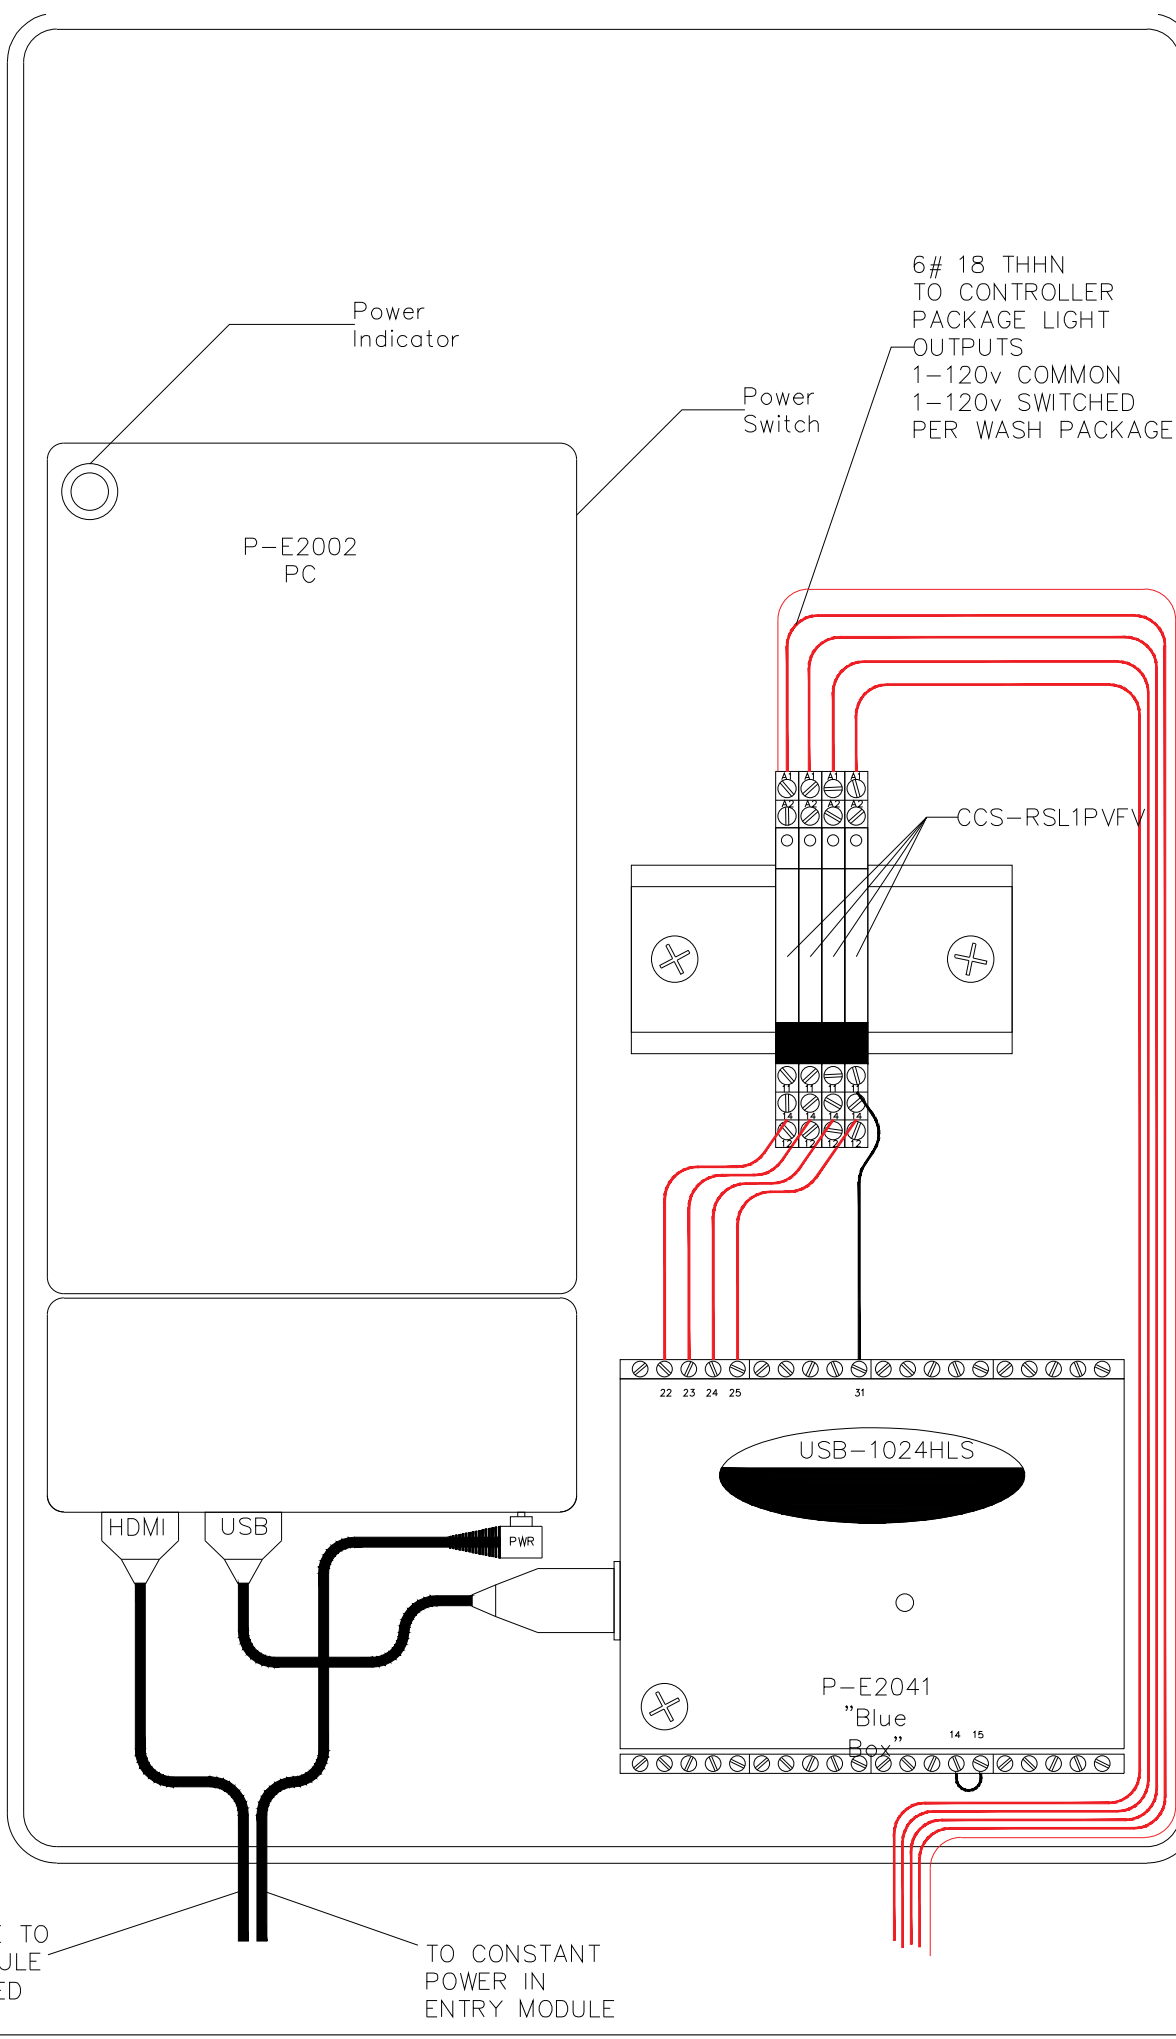

Entrance Module
Computer Kit

HDMI CABLE TO
ENTRY MODULE
TV (SUPPLIED
BY TOMMY)

TO CONSTANT
POWER IN
ENTRY MODULE

581 Ottawa Ave.
Holland, MI 49423
616 494 0771
tommycarwash.com

Customer:
Tommy Car Wash

Location:
Holland, MI